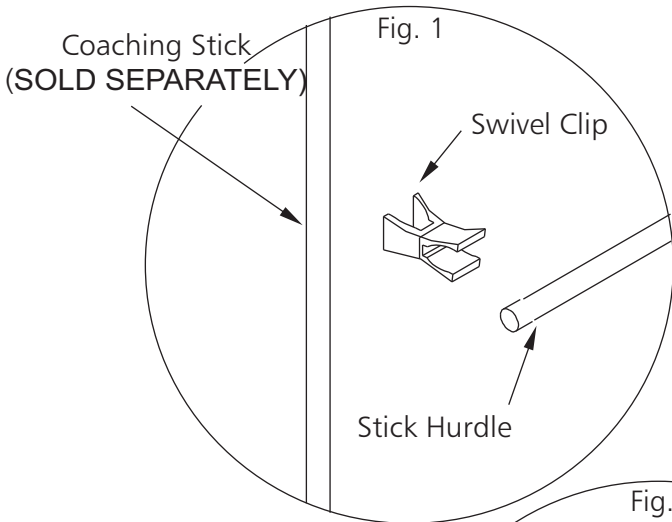

ASSEMBLY INSTRUCTIONS FOR 16B3101 30" COACHING STICK

PARTS

Stick Hurdle- (6 Total)  
2 Blue  
2 Red  
2 Yellow

Swivel Clip (12 pieces) NOTE: Clips may be difficult to turn at first use. If new clips can not be turned by hand, insert a crossbar or upright tube into each side of the clip and rotate the clip using tubes.