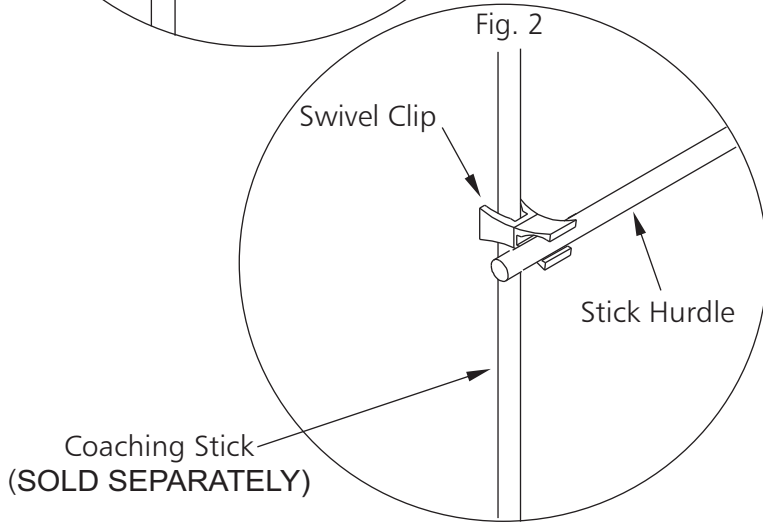

ASSEMBLY INSTRUCTIONS FOR 16B3101 30" COACHING STICK

PARTS

Stick Hurdle- (6 Total)  
2 Blue  
2 Red  
2 Yellow

Swivel Clip (12 pieces) NOTE: Clips may be difficult to turn at first use. If new clips can not be turned by hand, insert a crossbar or upright tube into each side of the clip and rotate the clip using tubes.