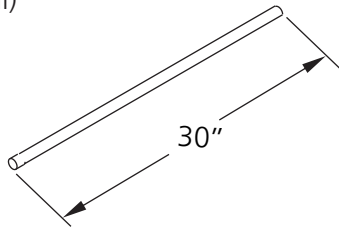

ASSEMBLY INSTRUCTIONS FOR 16B3101 30" COACHING STICK

PARTS

Stick Hurdle- (6 Total)  
2 Blue  
2 Red  
2 Yellow

Swivel Clip (12 pieces) NOTE: Clips may be difficult to turn at first use. If new clips can not be turned by hand, insert a crossbar or upright tube into each side of the clip and rotate the clip using tubes.