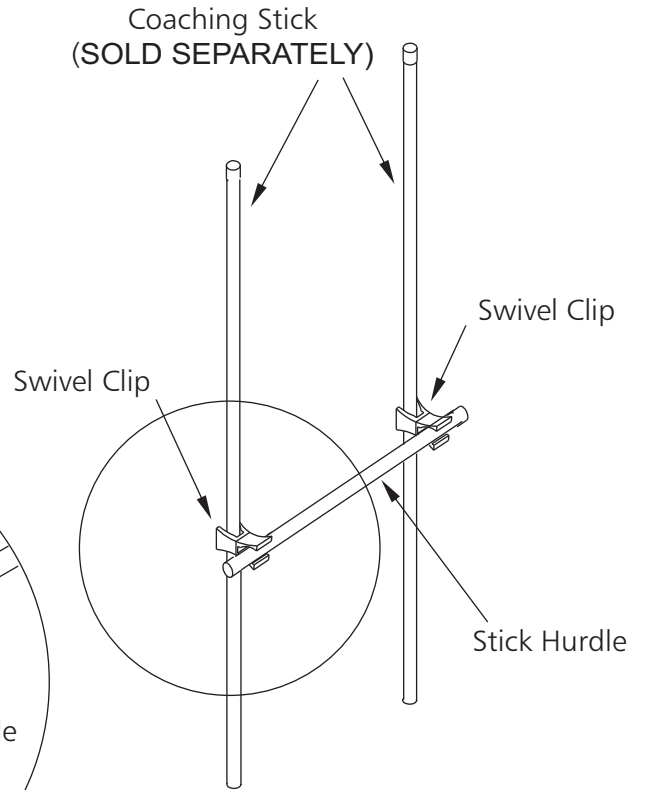

ASSEMBLY INSTRUCTIONS FOR 16B3101 30" COACHING STICK

PARTS

Stick Hurdle- (6 Total)  
2 Blue  
2 Red  
2 Yellow

Swivel Clip (12 pieces) NOTE: Clips may be difficult to turn at first use. If new clips can not be turned by hand, insert a crossbar or upright tube into each side of the clip and rotate the clip using tubes.